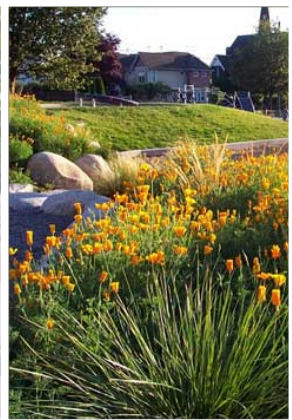

CSLA AAPC
Canadian Society of
Landscape Architects L'Association des architectes
paysagistes du Canada

World Landscape Architecture Month